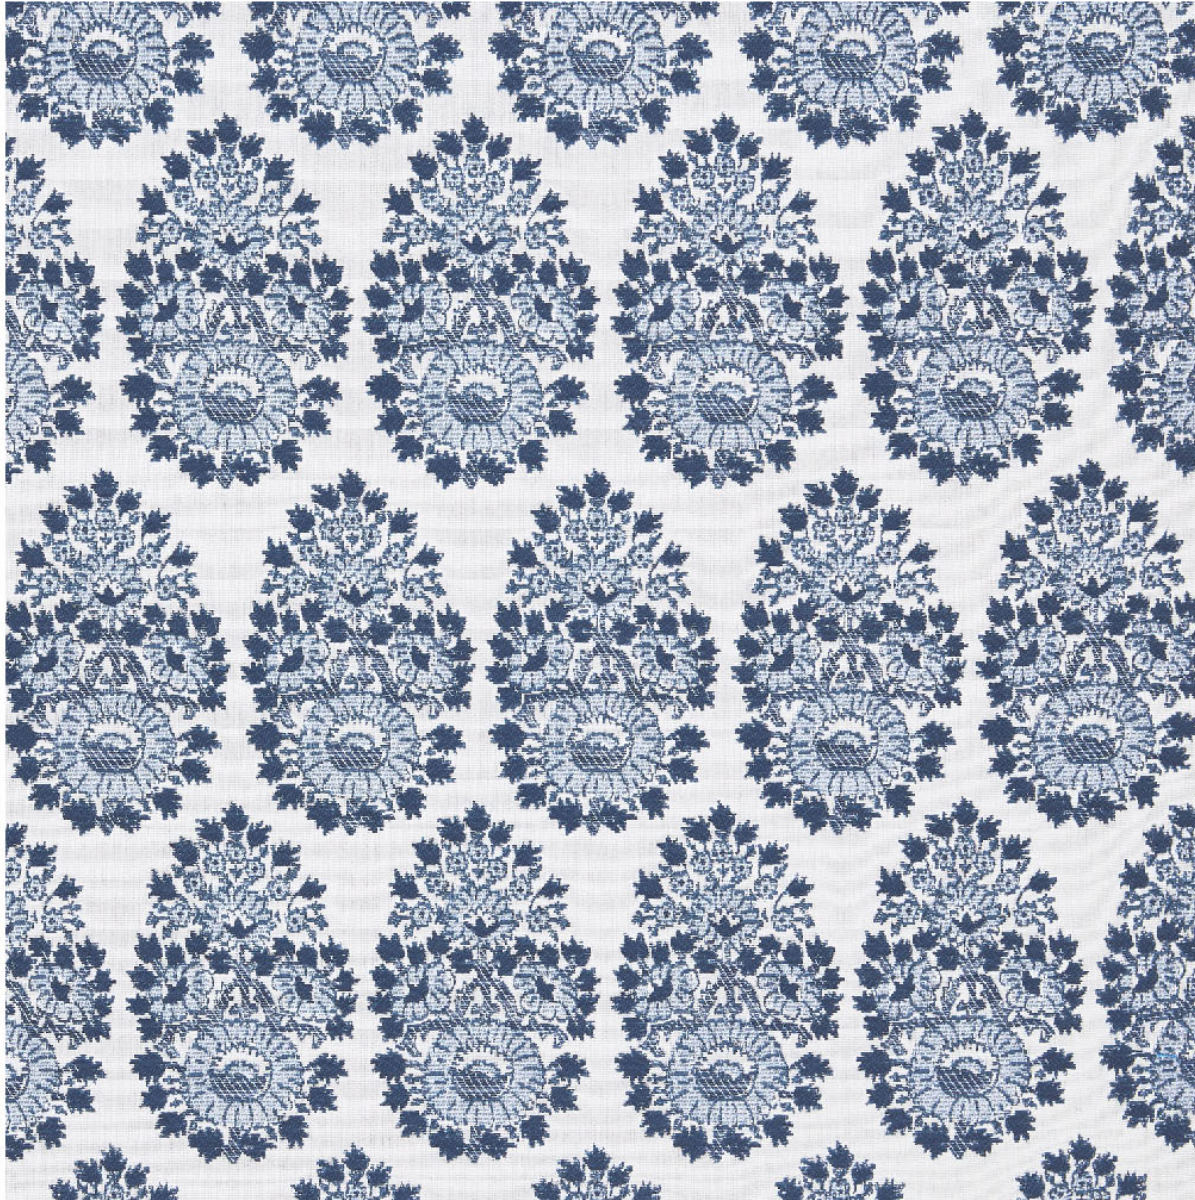

# Lanka Azure - Performance Fabric - JRSA 64-75

Width: 54"

Content: 100% Sunbrella® Acrylic

Vertical Repeat: 11"

Horizontal Repeat: 4"

[johnrobshaw.com](http://johnrobshaw.com)