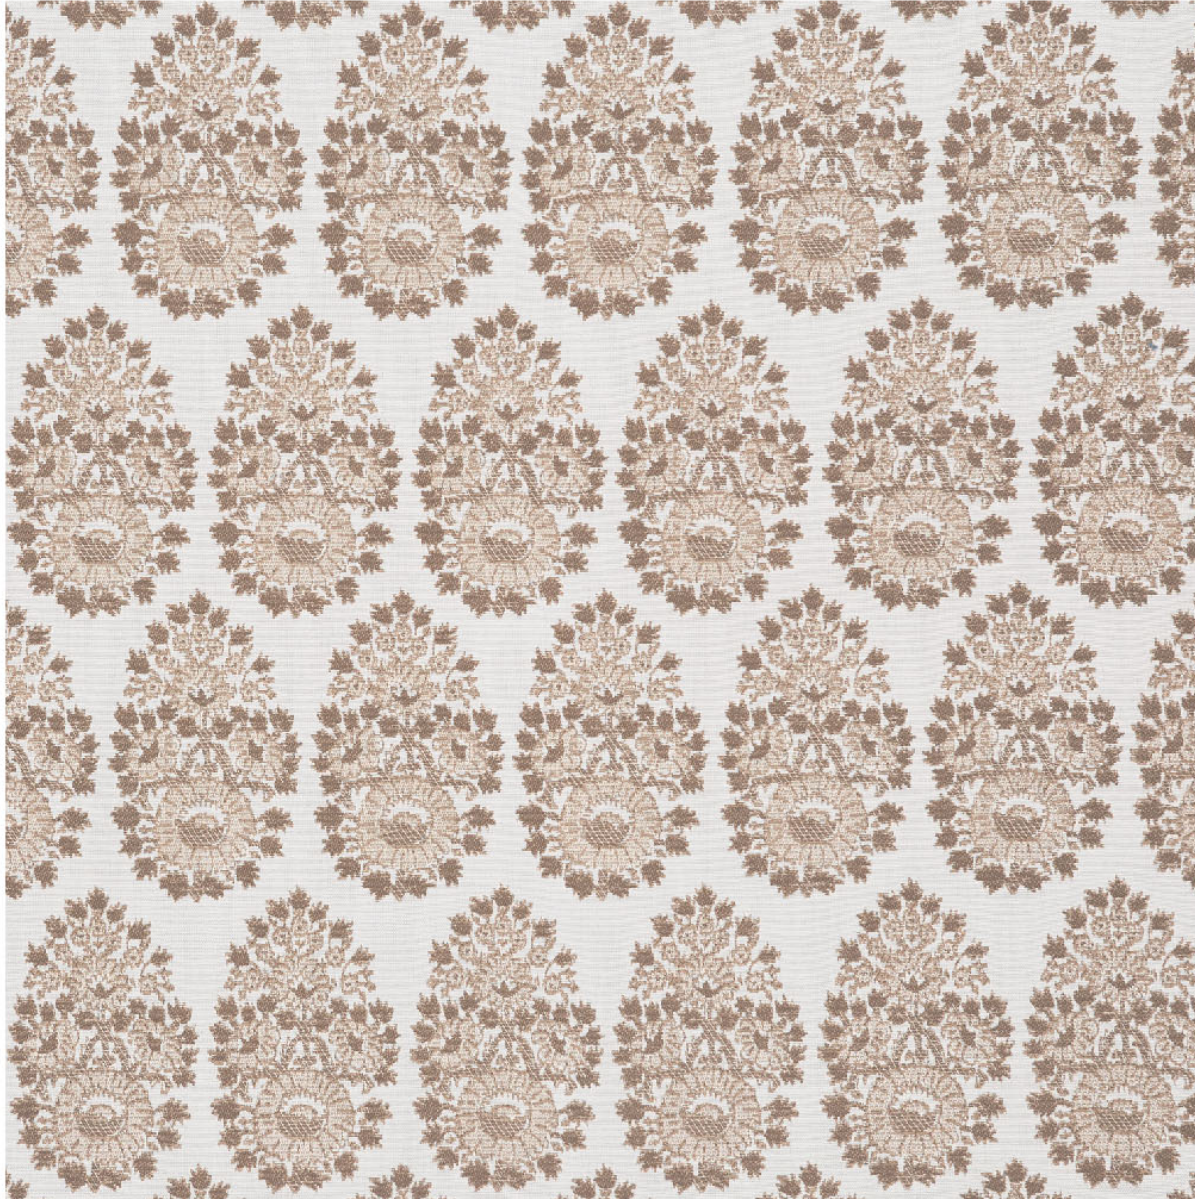

Lanka Sand - Performance Fabric - JRSA 64-77

Width: 54"

Content: 100% Sunbrella® Acrylic

Vertical Repeat: 11"

Horizontal Repeat: 4"

johnrobshaw.com