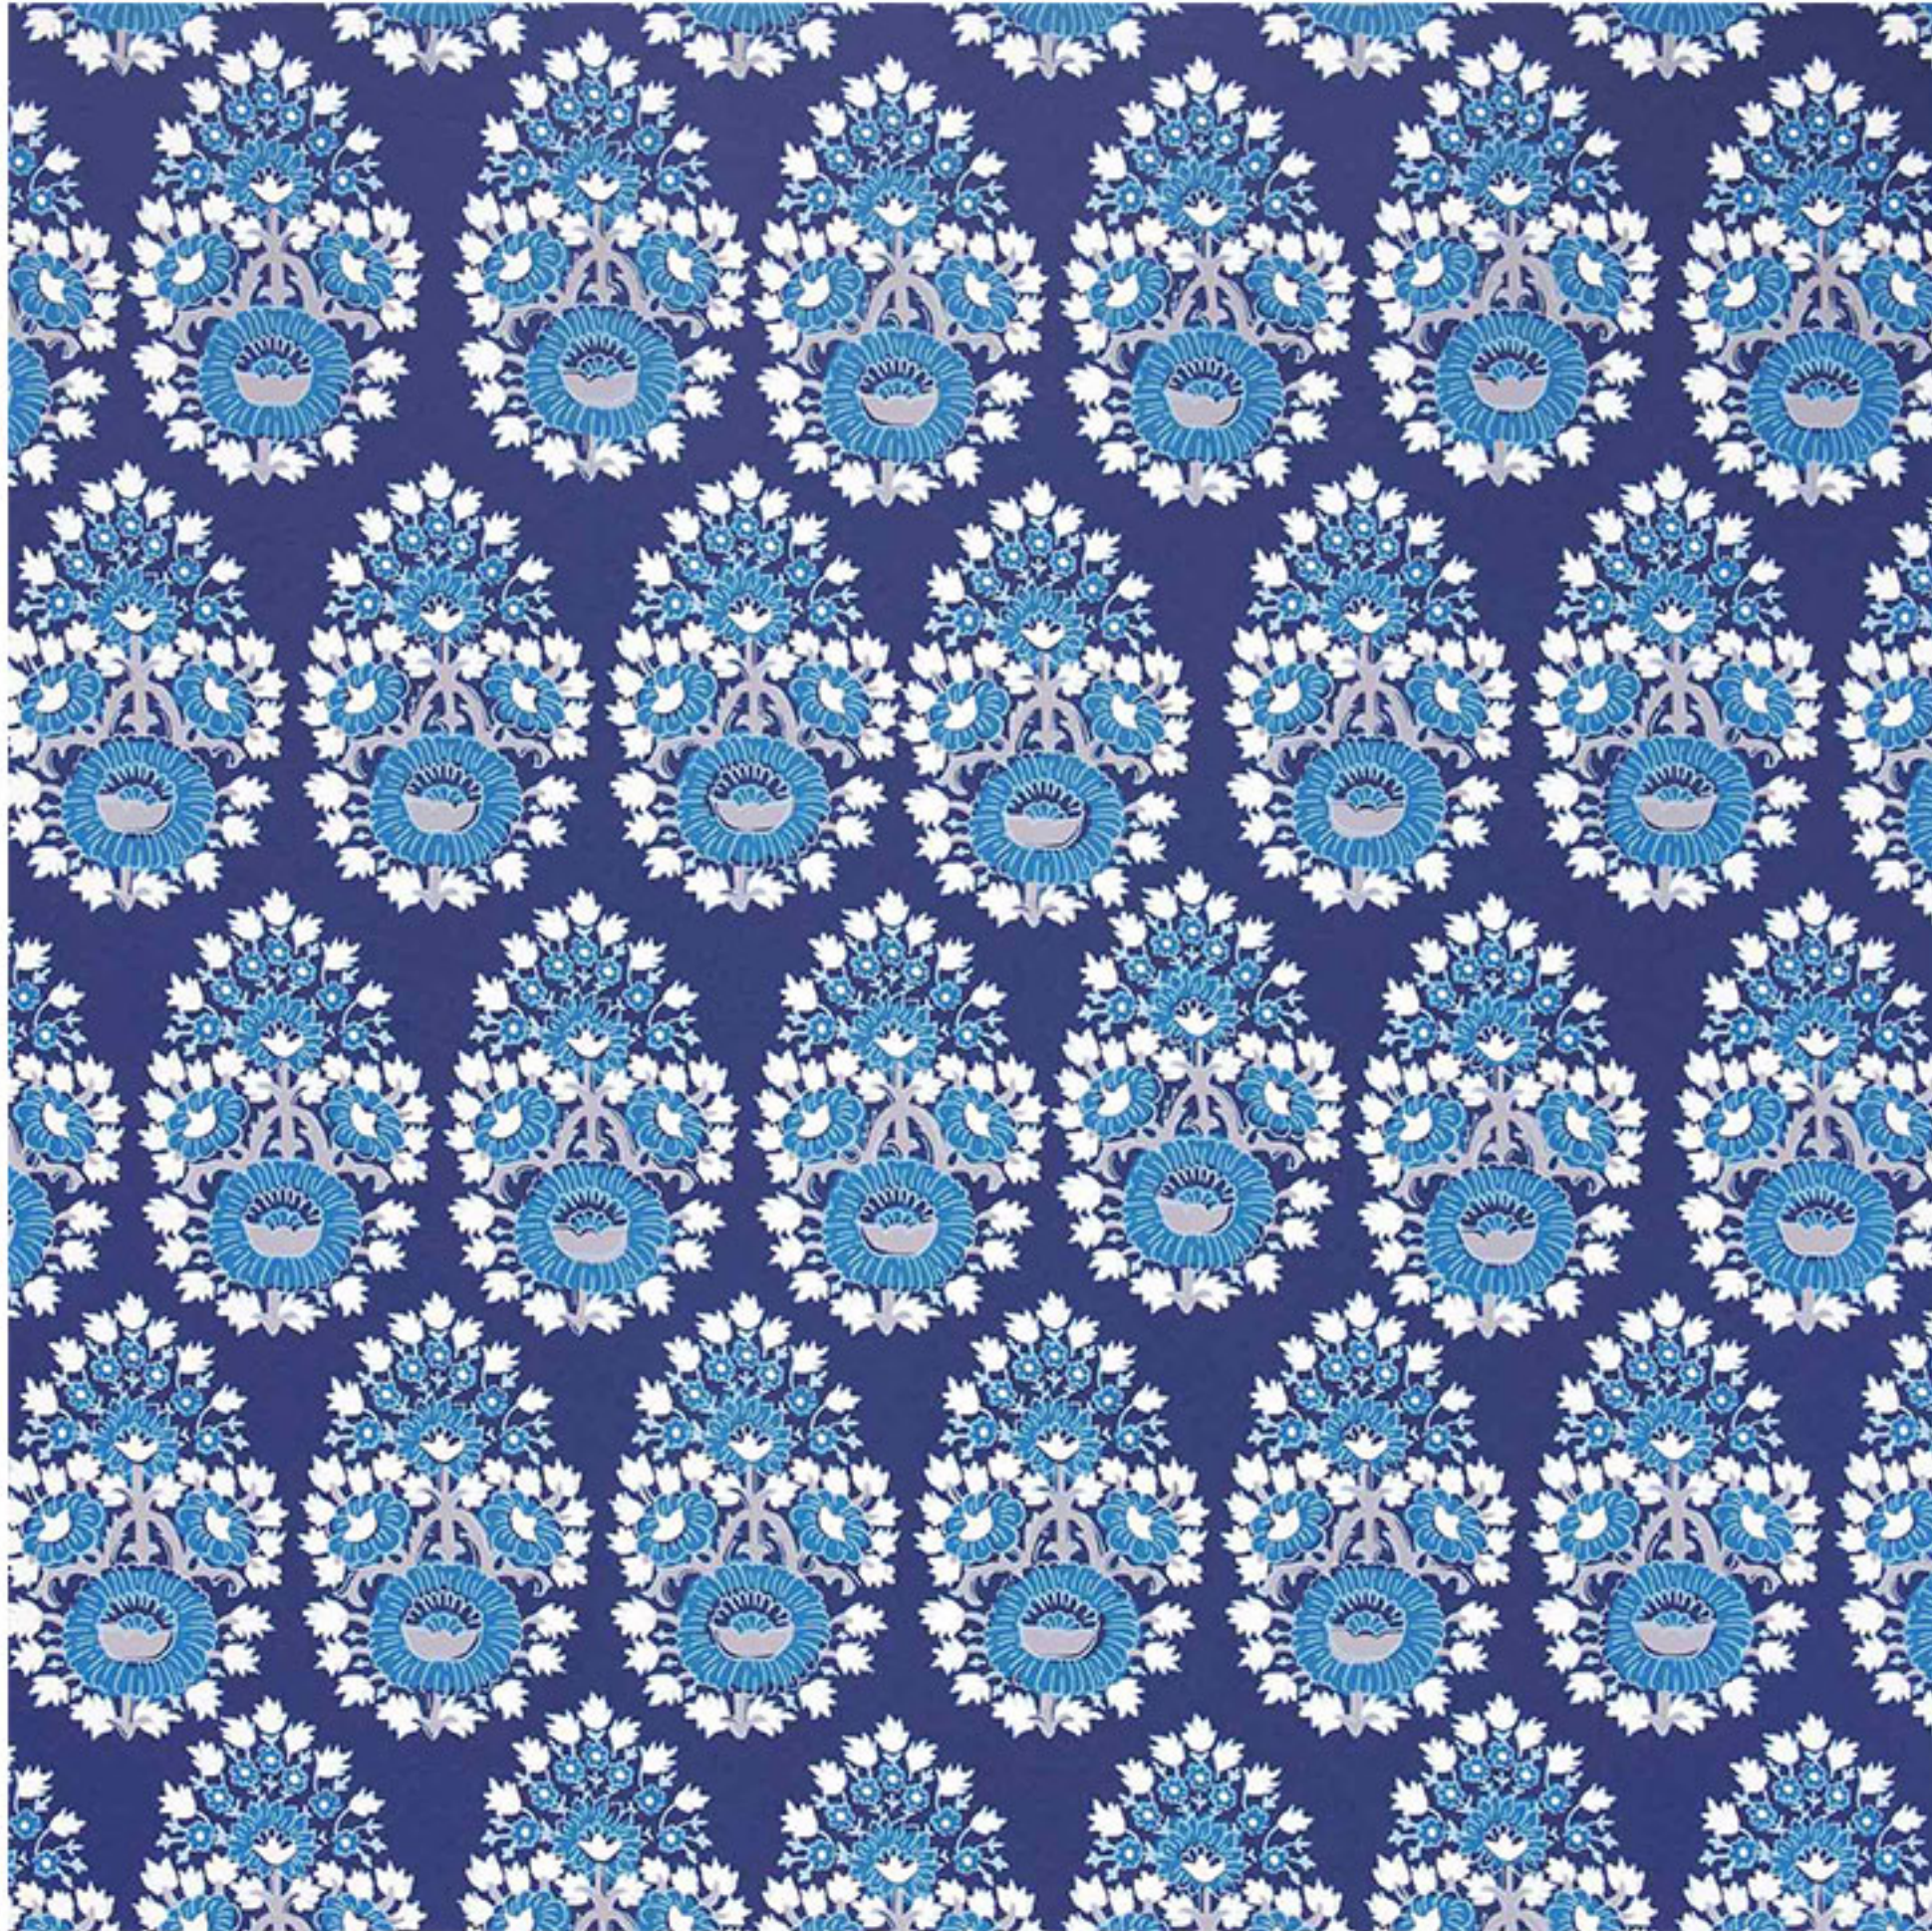

Lanka Indigo Wallpaper - JRWP 15-09

Content: Standard White
Clay Coated Paper
Vertical Repeat: 18.18"
Horizontal Repeat: 27"
27" wide
20 Yard Minimum
Printed in the USA

johnrobshaw.com