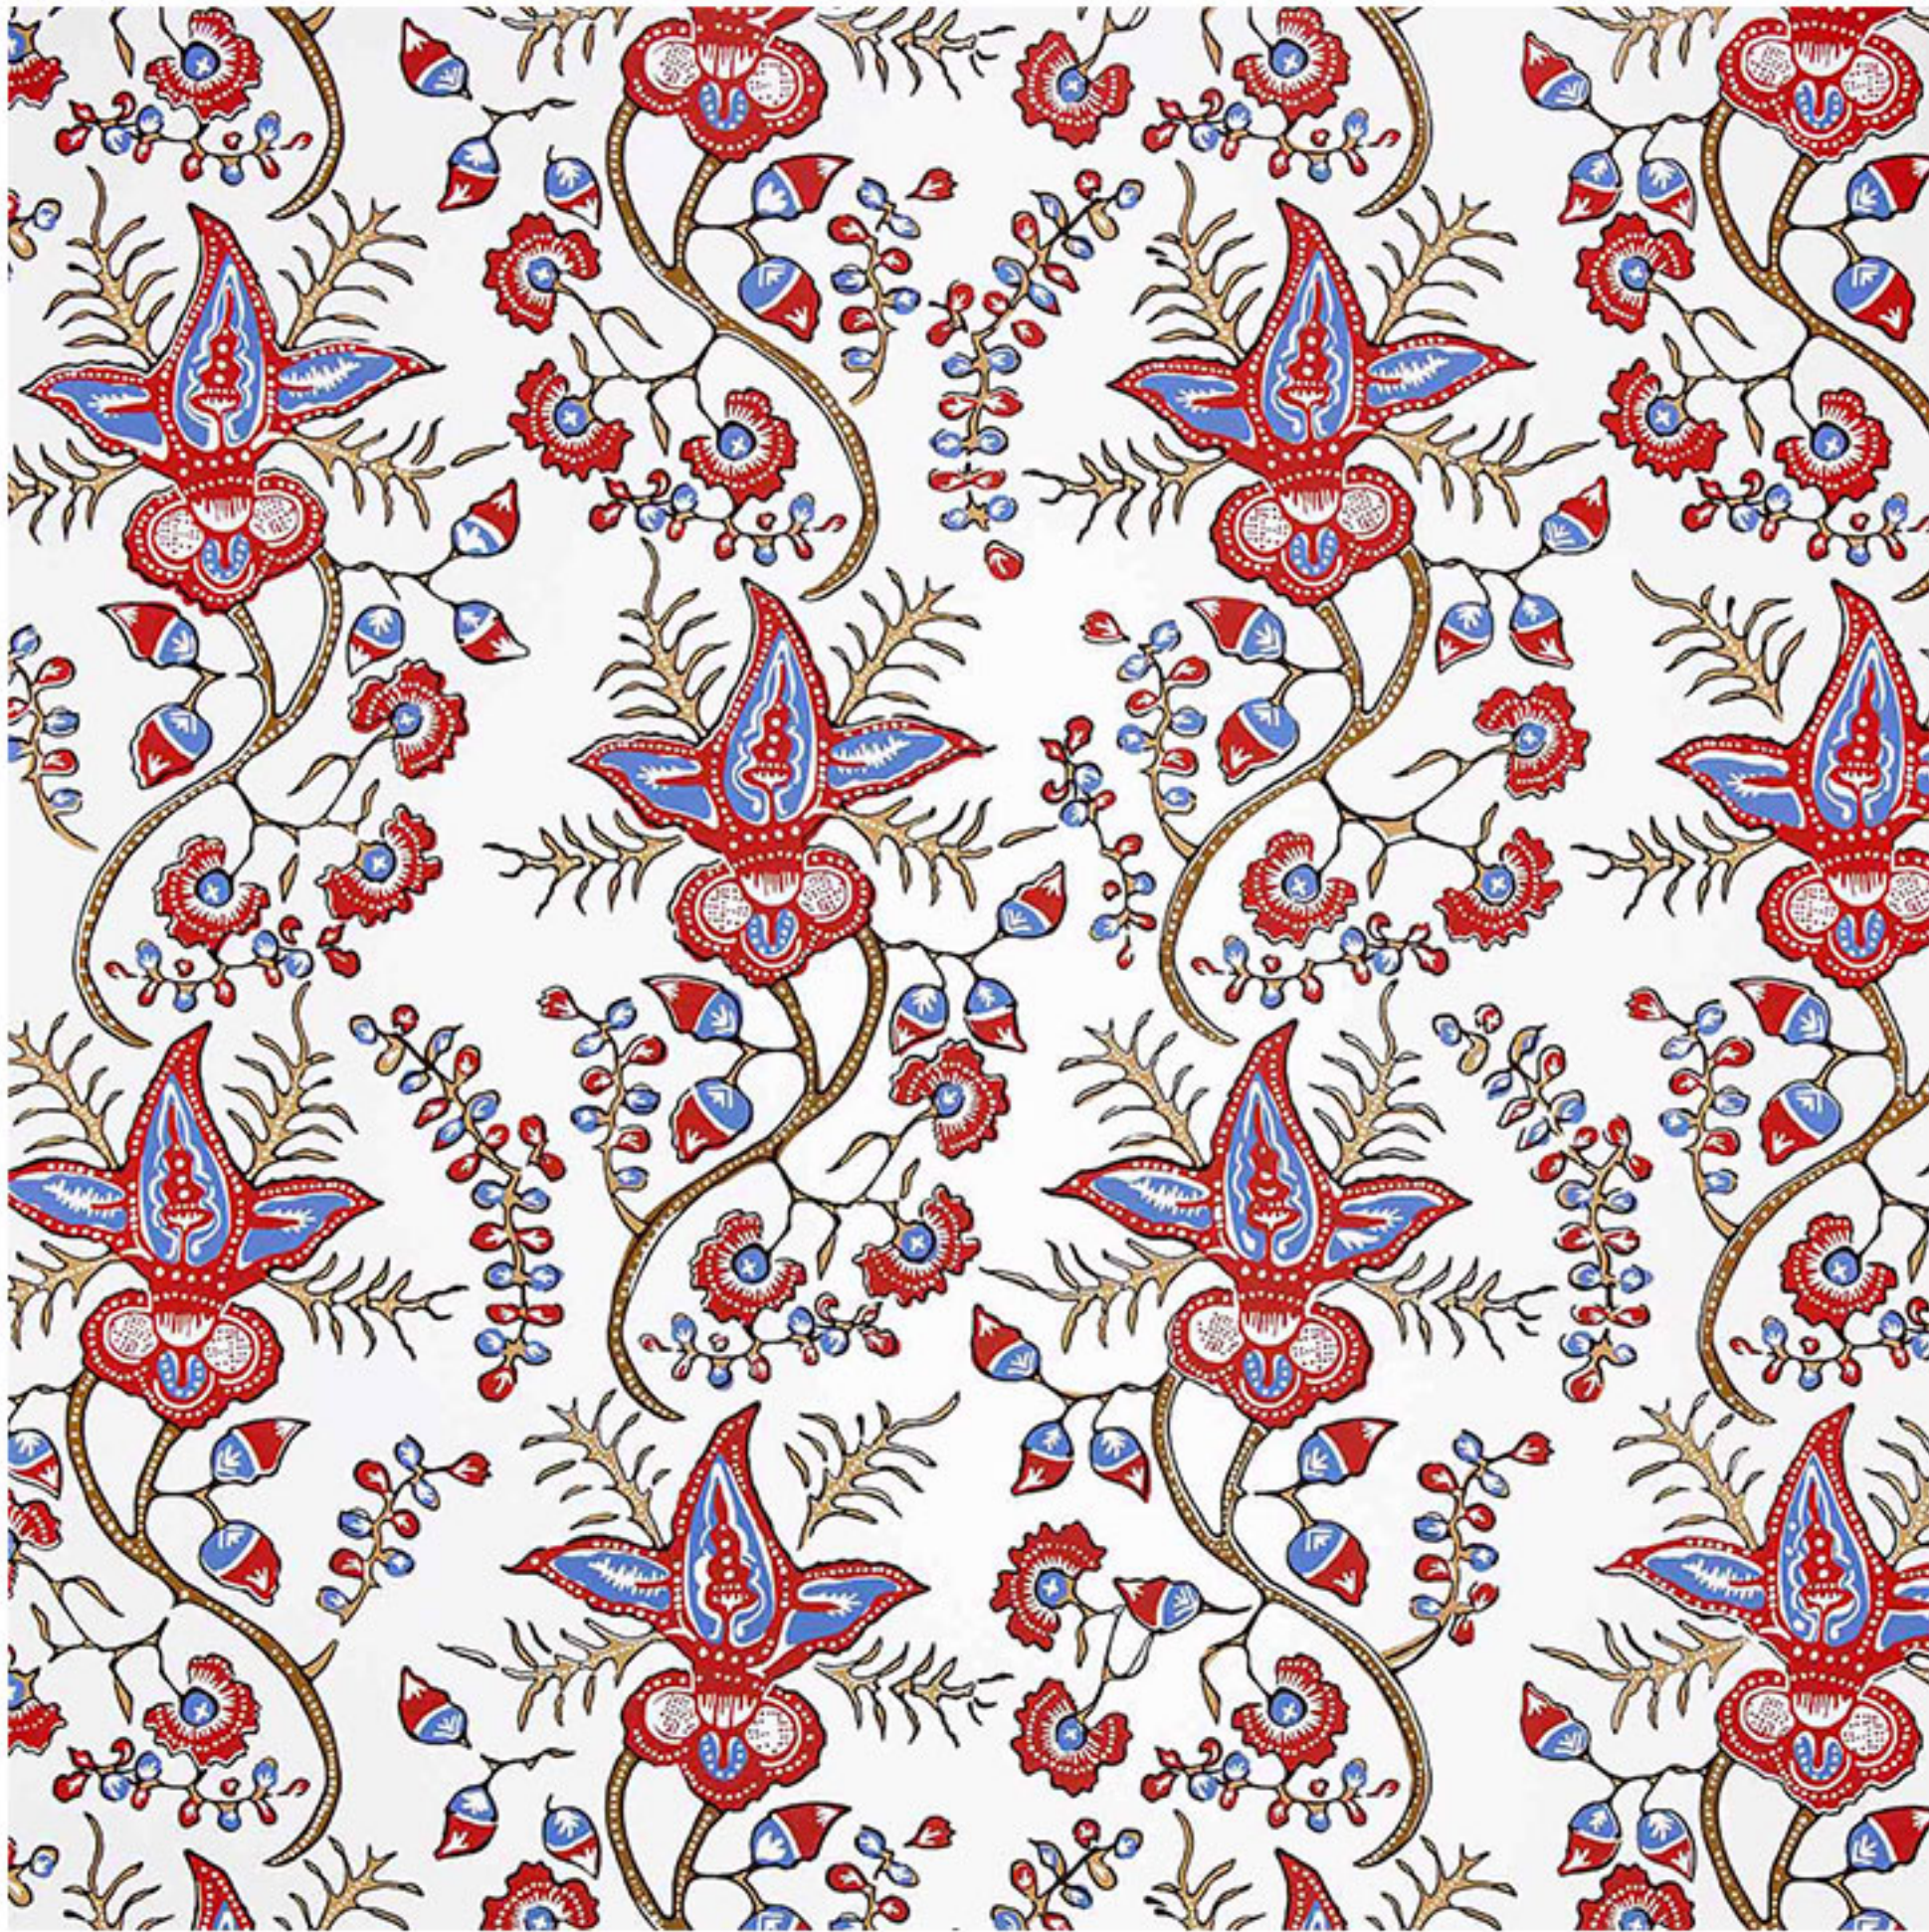

Ginger Coral Wallpaper - JRWP 03-61

Content: Standard White
Clay Coated Paper
Vertical Repeat: 20.46"
Horizontal Repeat: 27"
27" wide
20 Yard Minimum
Printed in the USA

johnrobshaw.com